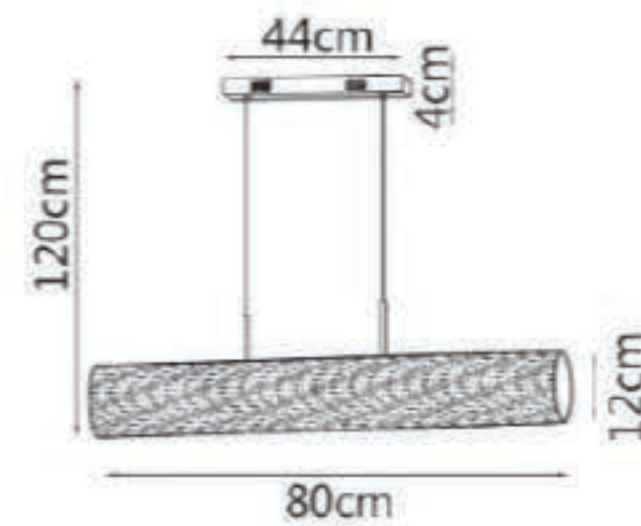

Pendant Roller LED

Optima 2 Years Warranty

Decorative LGP Pendant Light

Roller