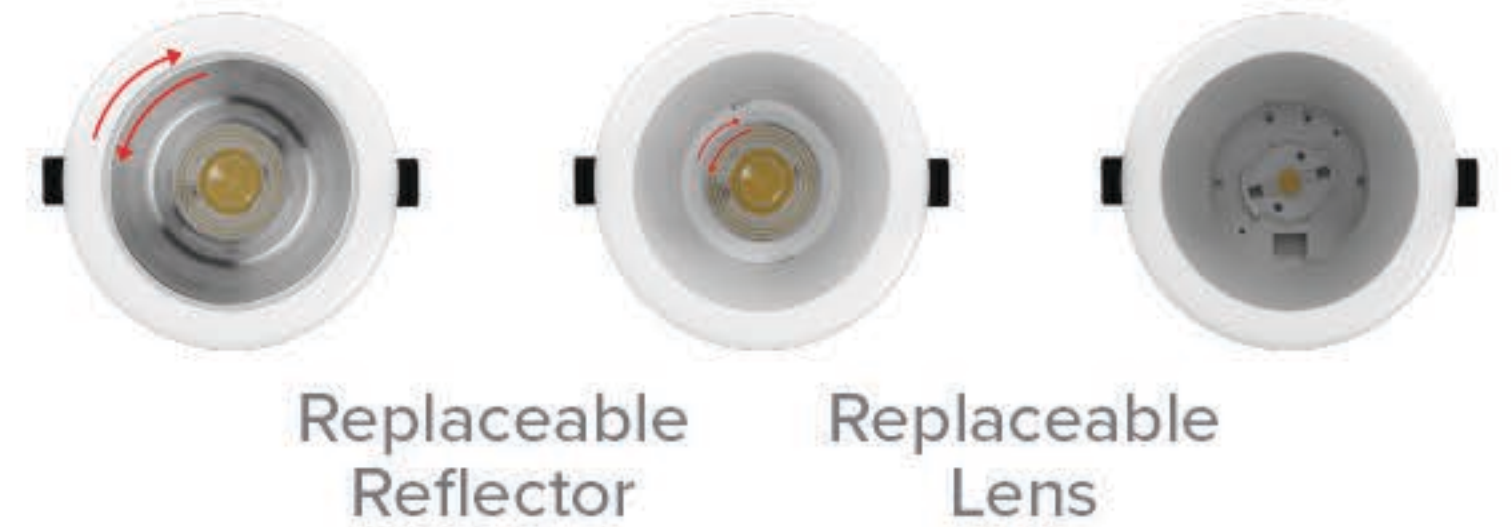

Upgrade Kit for Hannochs LED Downlight DS1 COB

UGR<16 Reflector & Lens

Model	Dimension (inch)	UGR	Image
Upgrade Kit UGR<16 DS1 9W 2.5inch IBR	2.5	<16	
Upgrade Kit UGR<16 DS1 14W 4.0inch IBR	4	<16	
Upgrade Kit UGR<16 DS1 28W 6.0inch IBR	6	<16