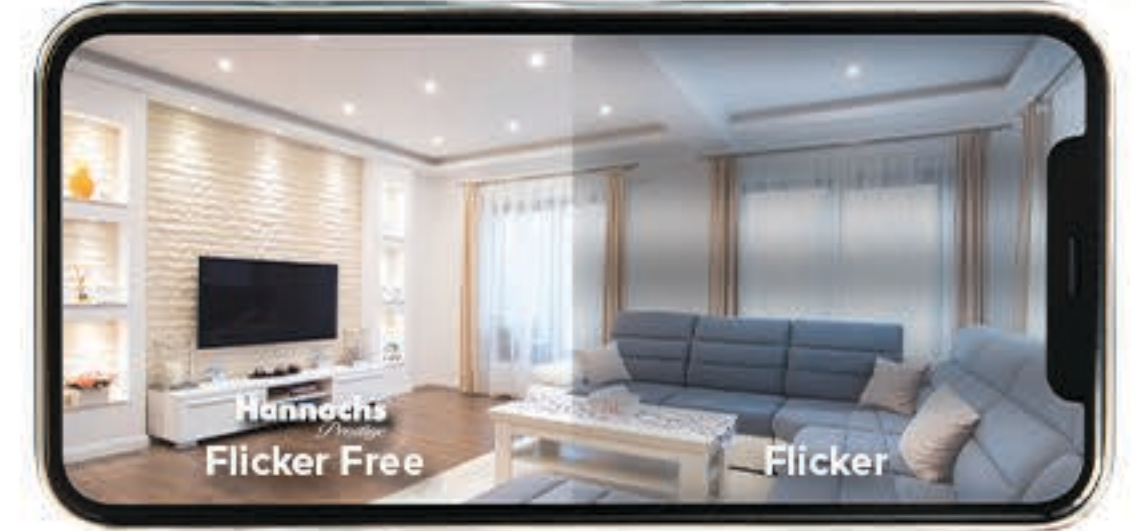

220-240V
Voltage

36°
Beam Angle

CRI 80
Color Rendering Index

≥0.5
Power Factor

<6
SDCM

25.000H
Long Lifetime

Model	Wattage	Lumens	Color Temperature	UGR	Dimension
Downlight LED KS06 Pro 5W 2.5inch IBR 830/840/865	5 W	490 lm	3000/4000/6500K	<19	2.5inch
Downlight LED KS06 Pro 8W 4.0nch IBR 830/840/865	8 W	900 lm	3000/4000/6500K	<19	4inch
Downlight LED KS06 Pro 13W 6.0nch IBR 830/840/865	13 W	1350 lm	3000/4000/6500K	<19	6inch