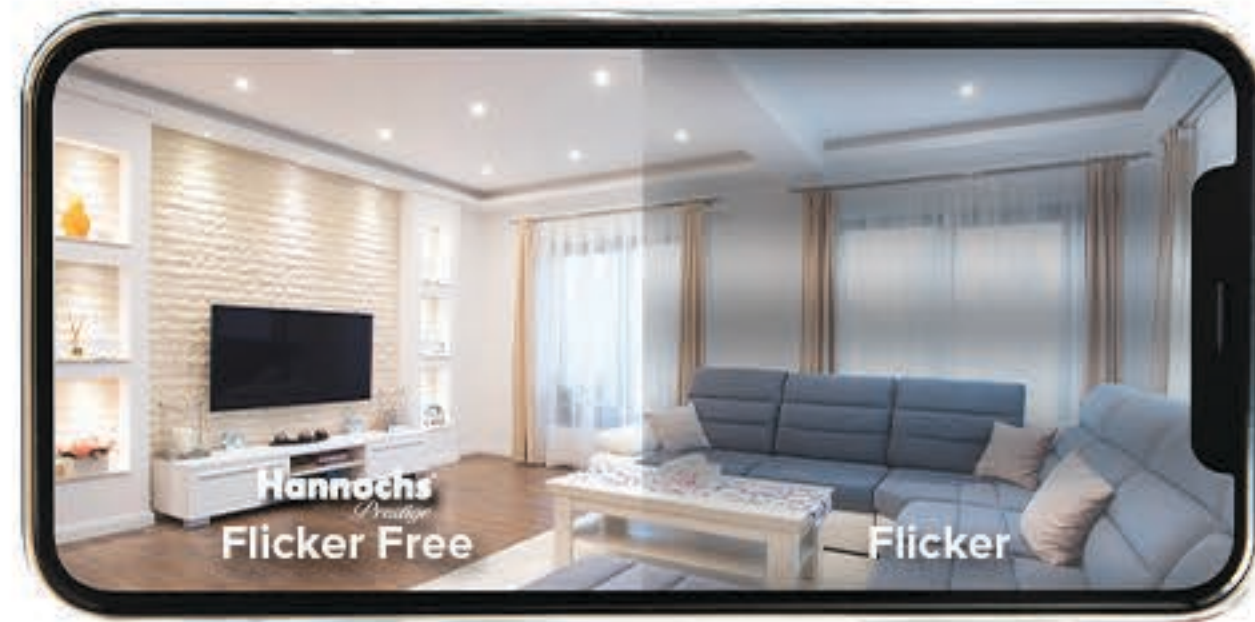

T5 LED Tube

Treasures 5 Years Warranty

T5 Tube 150lm/W

150lm/W
Lumen/Watt

220-240V
Voltage

270°
Beam Angle

CRI 80
Color Rendering Index

≥0.9
Power Factor

<5
SDCM

50.000H
Long Lifetime

Features

Shatterproof Coated for Safety
Comply with new CE+ErP

Benefits

Energy Saving
Shatterproof

Application

Industrial, Warehouse, Retail,
Parking.

Model	Wattage	Lumens	Color Temperature	Base	Dimension	Price
T5 LED Tube Single End Treasures 8W 830/840/865	7 W	1200 lm	3000/4000/6500K	G5	Ø600mm	Rp. 102.500
T5 LED Tube Single End Treasures 16W 830/840/865	14 W	2400 lm	3000/4000/6500K	G5	Ø1200mm	Rp. 152.500
T5 LED Tube Single End Treasures 18W 830/840/865	20 W	2800 lm	3000/4000/6500K	G5	Ø1500mm	Rp. 205.000
T5 LED Tube Single End Treasures 26W 830/840/865	26 W	4000 lm	3000/4000/6500K	G5	Ø1200mm	Rp. 197.500
T5 LED Tube Single End Treasures 37W 830/840/865	37 W	5600 lm	3000/4000/6500K	G5	Ø1500mm	Rp. 212.500