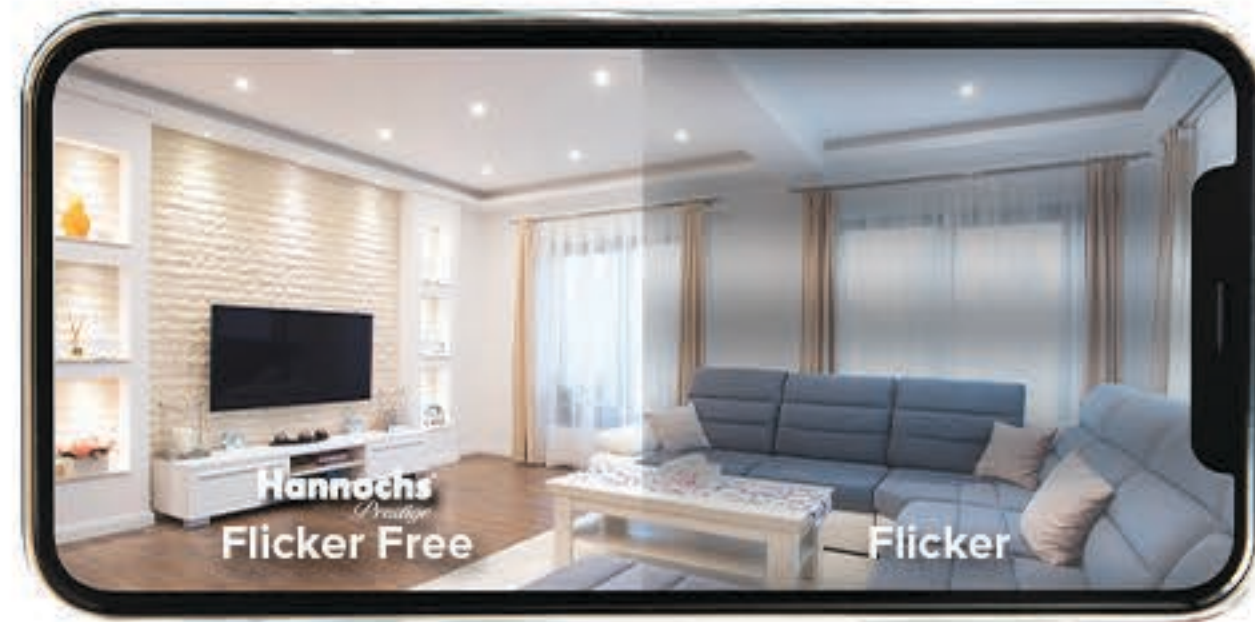

T5 LED Tube

Treasures 5 Years Warranty

T5 Tube 150lm/W

150lm/W
Lumen/Watt

220-240V
Voltage

270°
Beam Angle

CRI 80
Color Rendering Index

≥0.9
Power Factor

<5
SDCM

50.000H
Long Lifetime

Features

Shatterproof Coated for Safety
Comply with new CE+ErP

Benefits

Energy Saving
Shatterproof

Application

Industrial, Warehouse, Retail,
Parking.

Model	Wattage	Lumens	Color Temperature	Base	Dimension	Price
T5 LED Tube Single End Treasures 8W 830/840/865	8 W	1200 lm	3000/4000/6500K	G5	600mm	Rp. 102.500
T5 LED Tube Single End Treasures 16W 830/840/865	16 W	2400 lm	3000/4000/6500K	G5	1200mm	Rp. 152.500
T5 LED Tube Single End Treasures 18W 830/840/865	18 W	2800 lm	3000/4000/6500K	G5	1500mm	Rp. 205.000
T5 LED Tube Single End Treasures 26W 830/840/865	26 W	4000 lm	3000/4000/6500K	G5	1200mm	Rp. 197.500
T5 LED Tube Single End Treasures 37W 830/840/865	37 W	5600 lm	3000/4000/6500K	G5	1500mm	Rp. 212.500