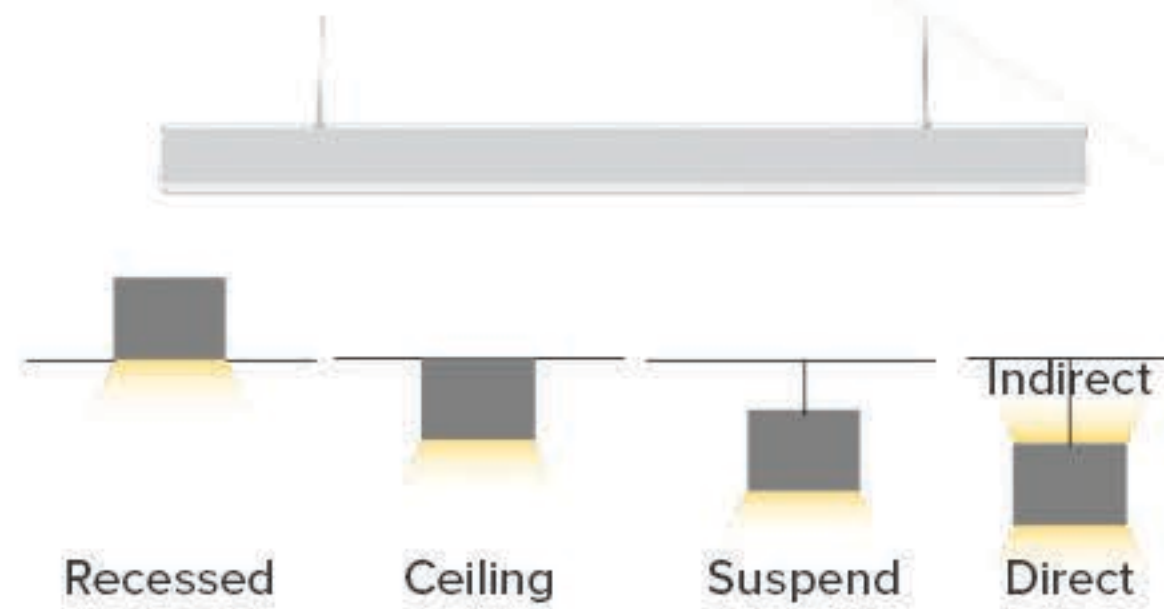

Hannochs[®]
Prestige

Linear Light
LED Linear Light

LED Linear LM01

Treasures 5 Years Warranty

Connectable Linear Light

Optic Options

Tool Free Connect

CRI 80
Color Rendering Index