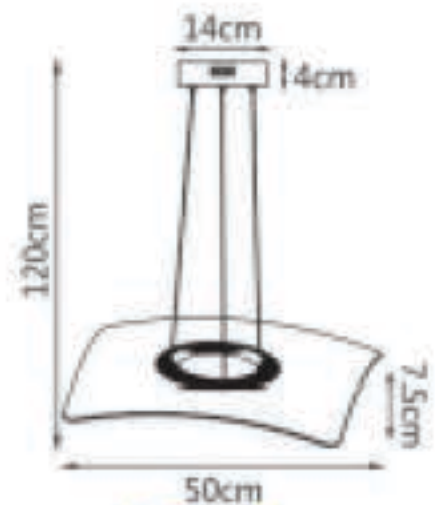

Pendant Waltz LED

Optima 2 Years Warranty

Decorative LGP Pendant Light

Waltz