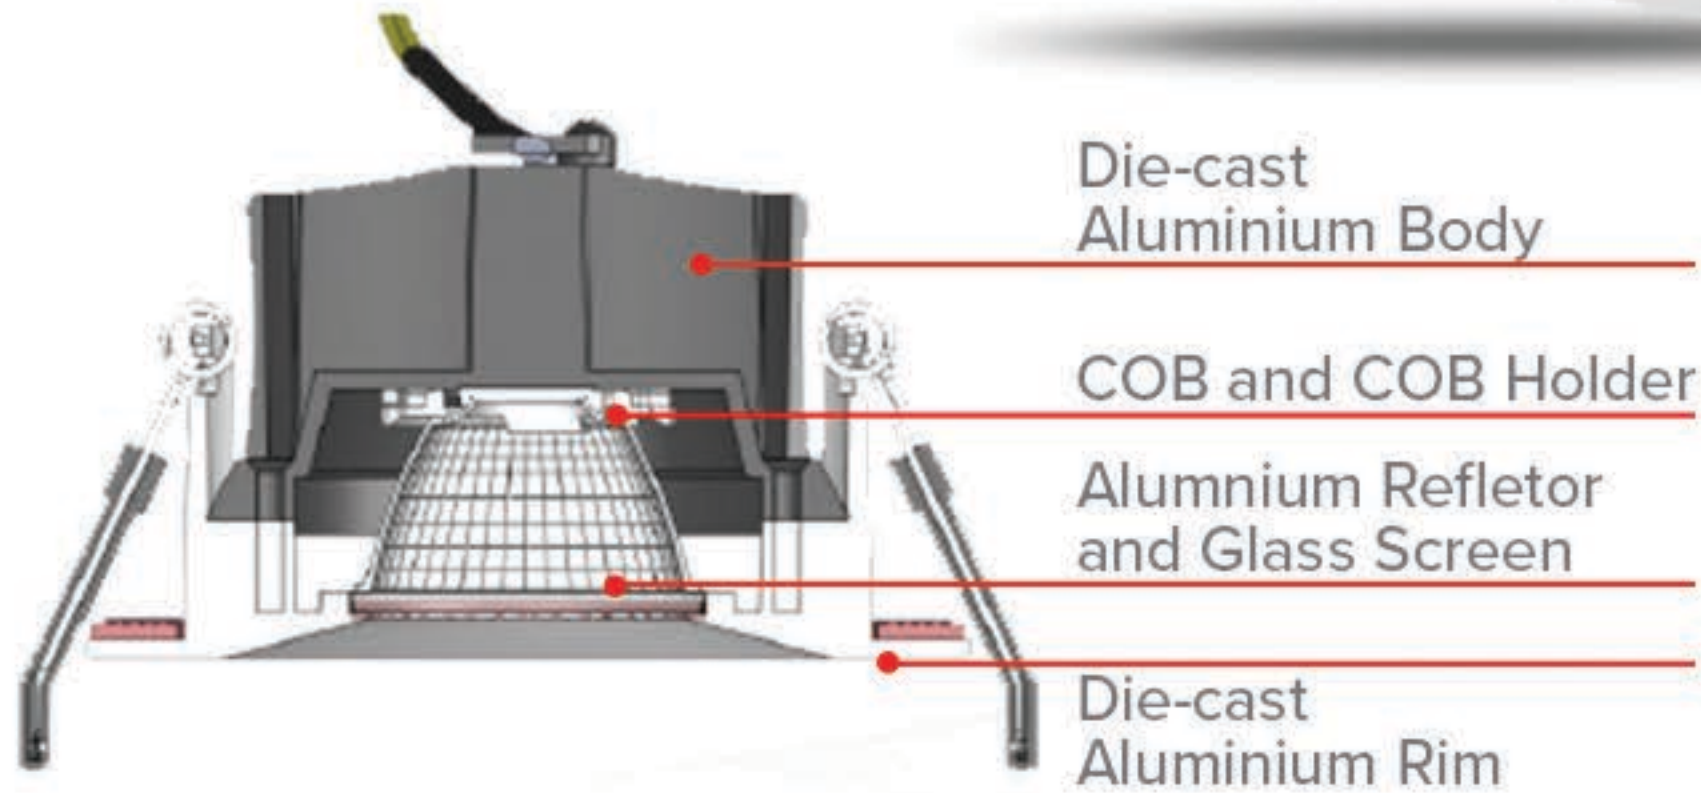

LED Downlight

Treasures 5 Years Warranty

Mini COB Spot Light

30°

Adjustable 30 degrees tilt Angle

220-240V
Voltage

30°
Beam Angle

CRI 80
Color Rendering Index