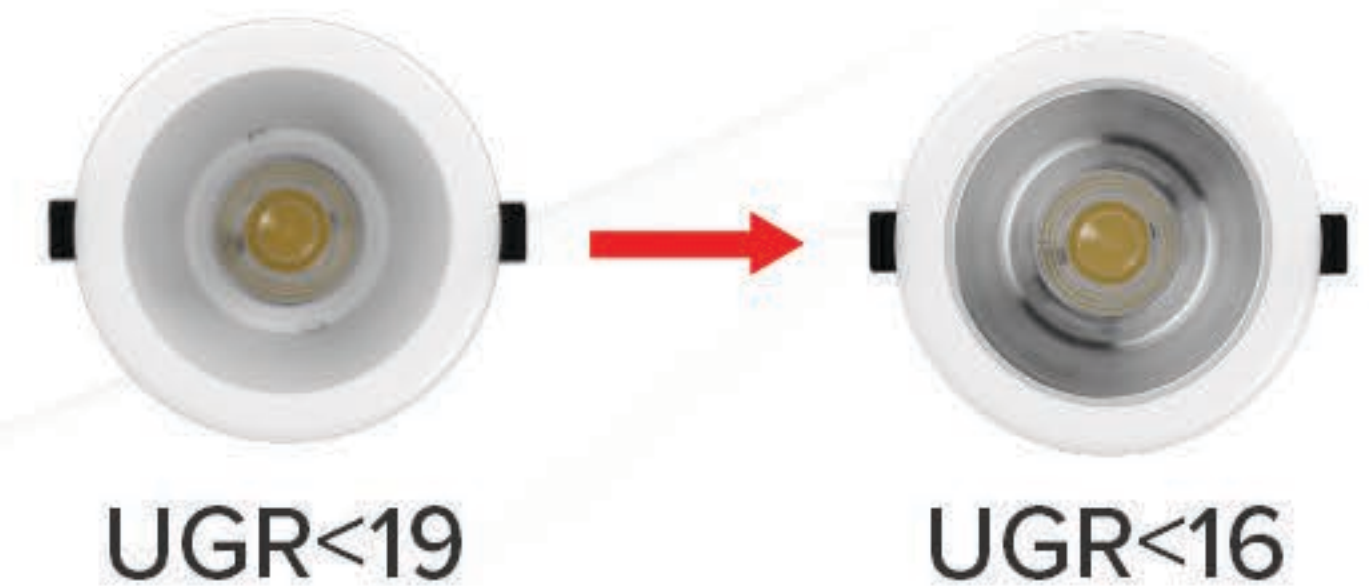

Upgrade Kit for UGR<19 to UGR<16