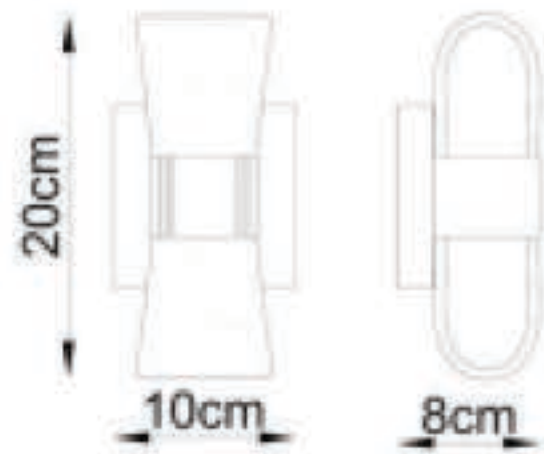

Pendant Ribbon LED

Optima 2 Years Warranty

Decorative LGP Pendant Light

Ribbon I LED XA