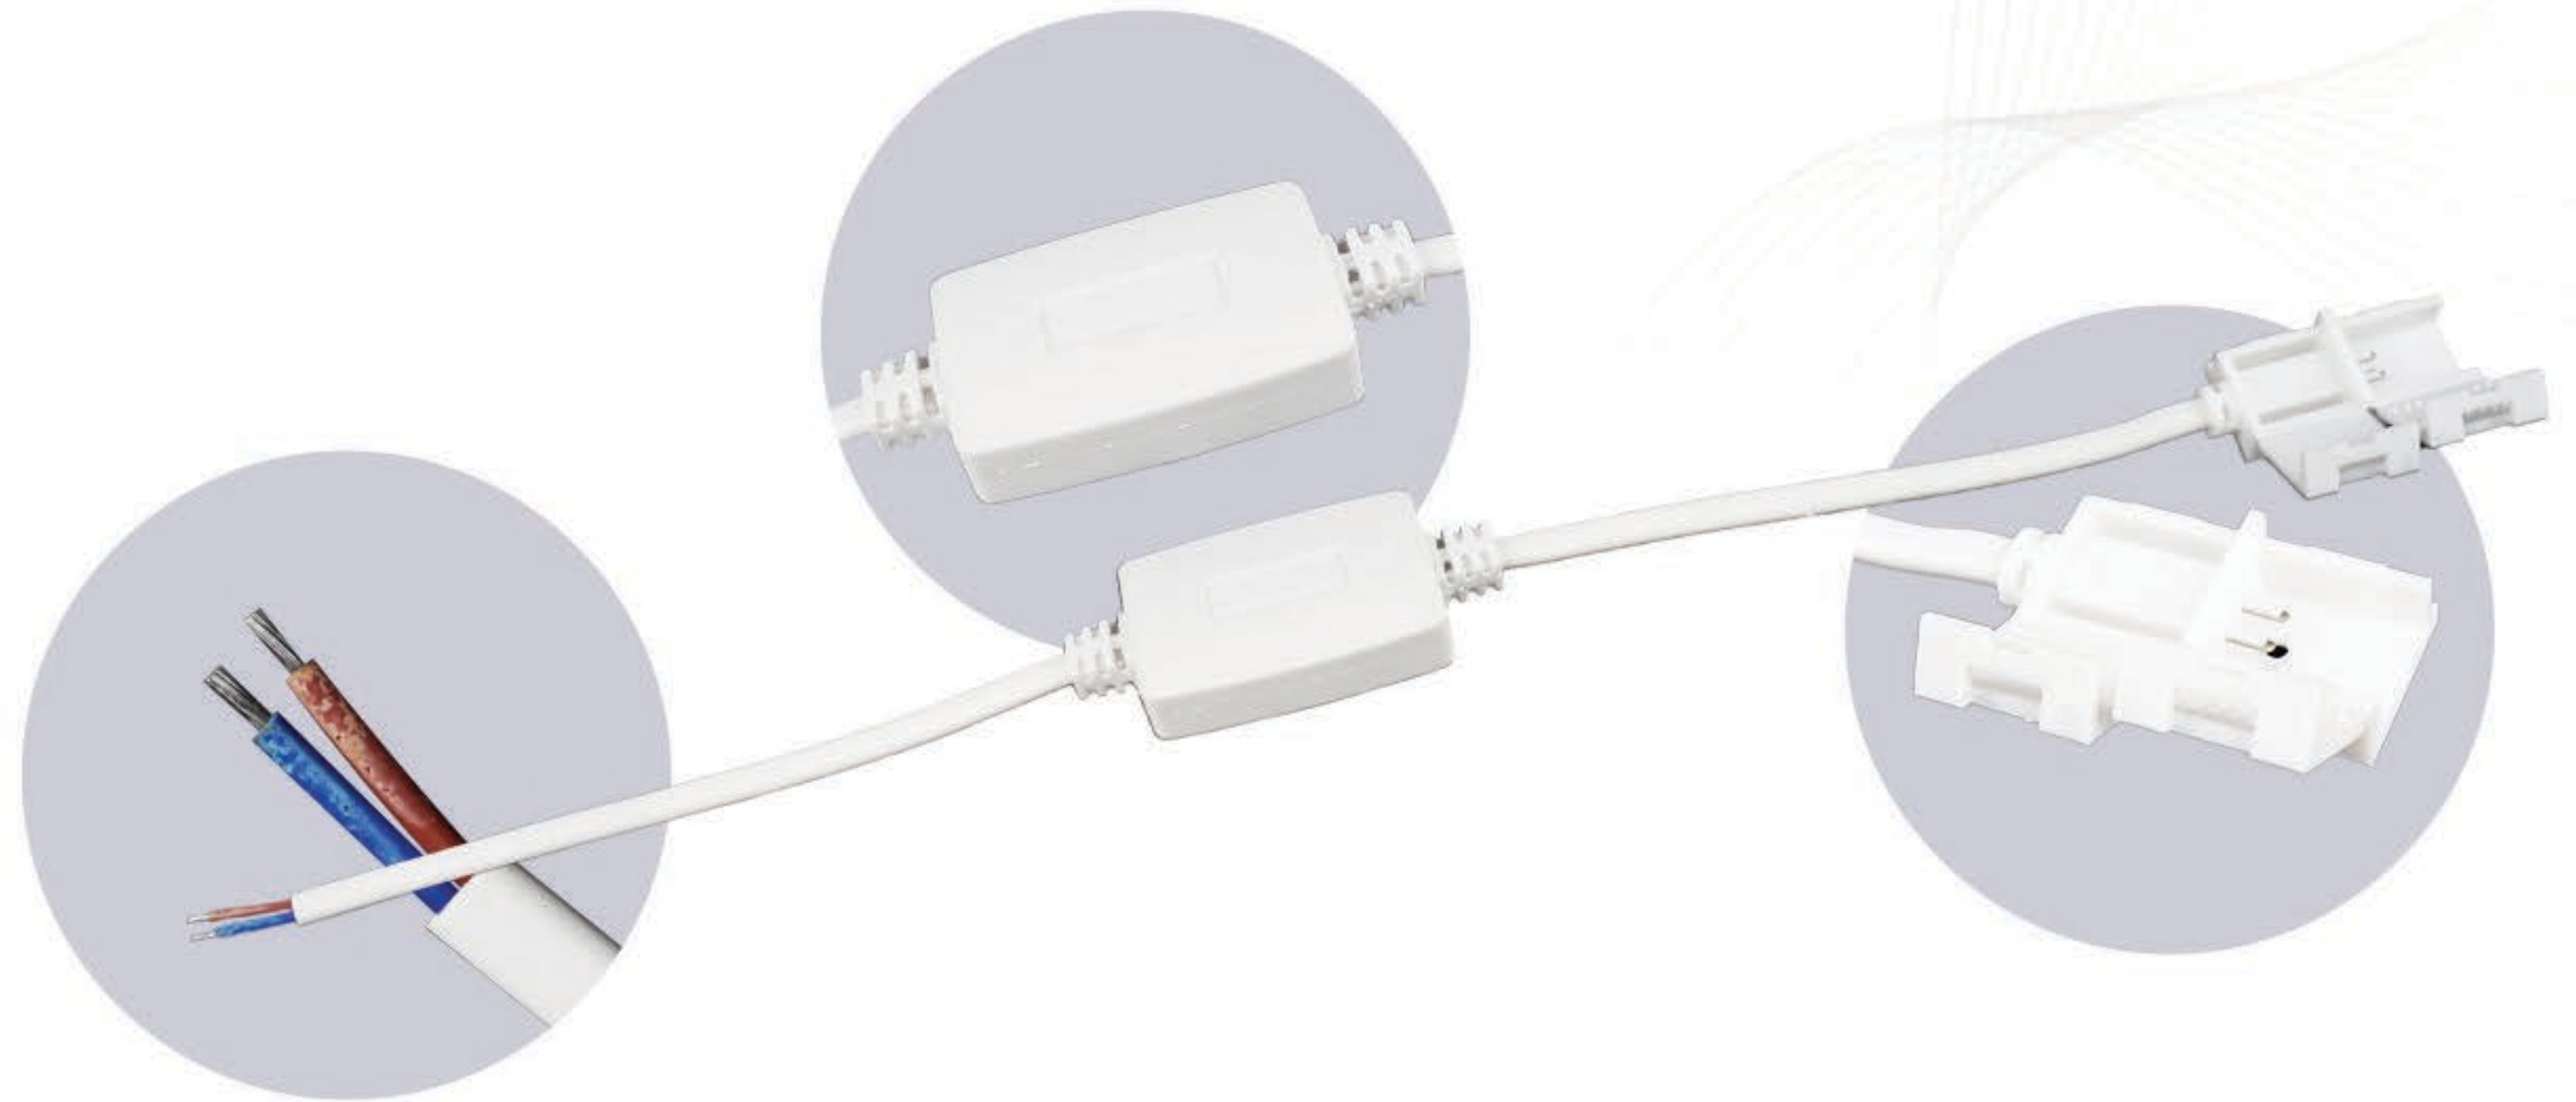

Hannochs[®]
Prestige

Drivers & Accs (Supporting Parts)

Power Cord & Controller

Power Cord & Controller

Optima 2 Years Warranty

AC IP65 LED Striplight

Model	Wattage	Voltage	Lifespan	Dimension	Price
Power Cord AC Optima (50M)	Max. 1760W	220-240V	20.000H	415mm length	Rp 62.500
Controller AC CCT Optima (50M)	Max. 1760W	220-240V	20.000H	500mm length	Rp 187.500