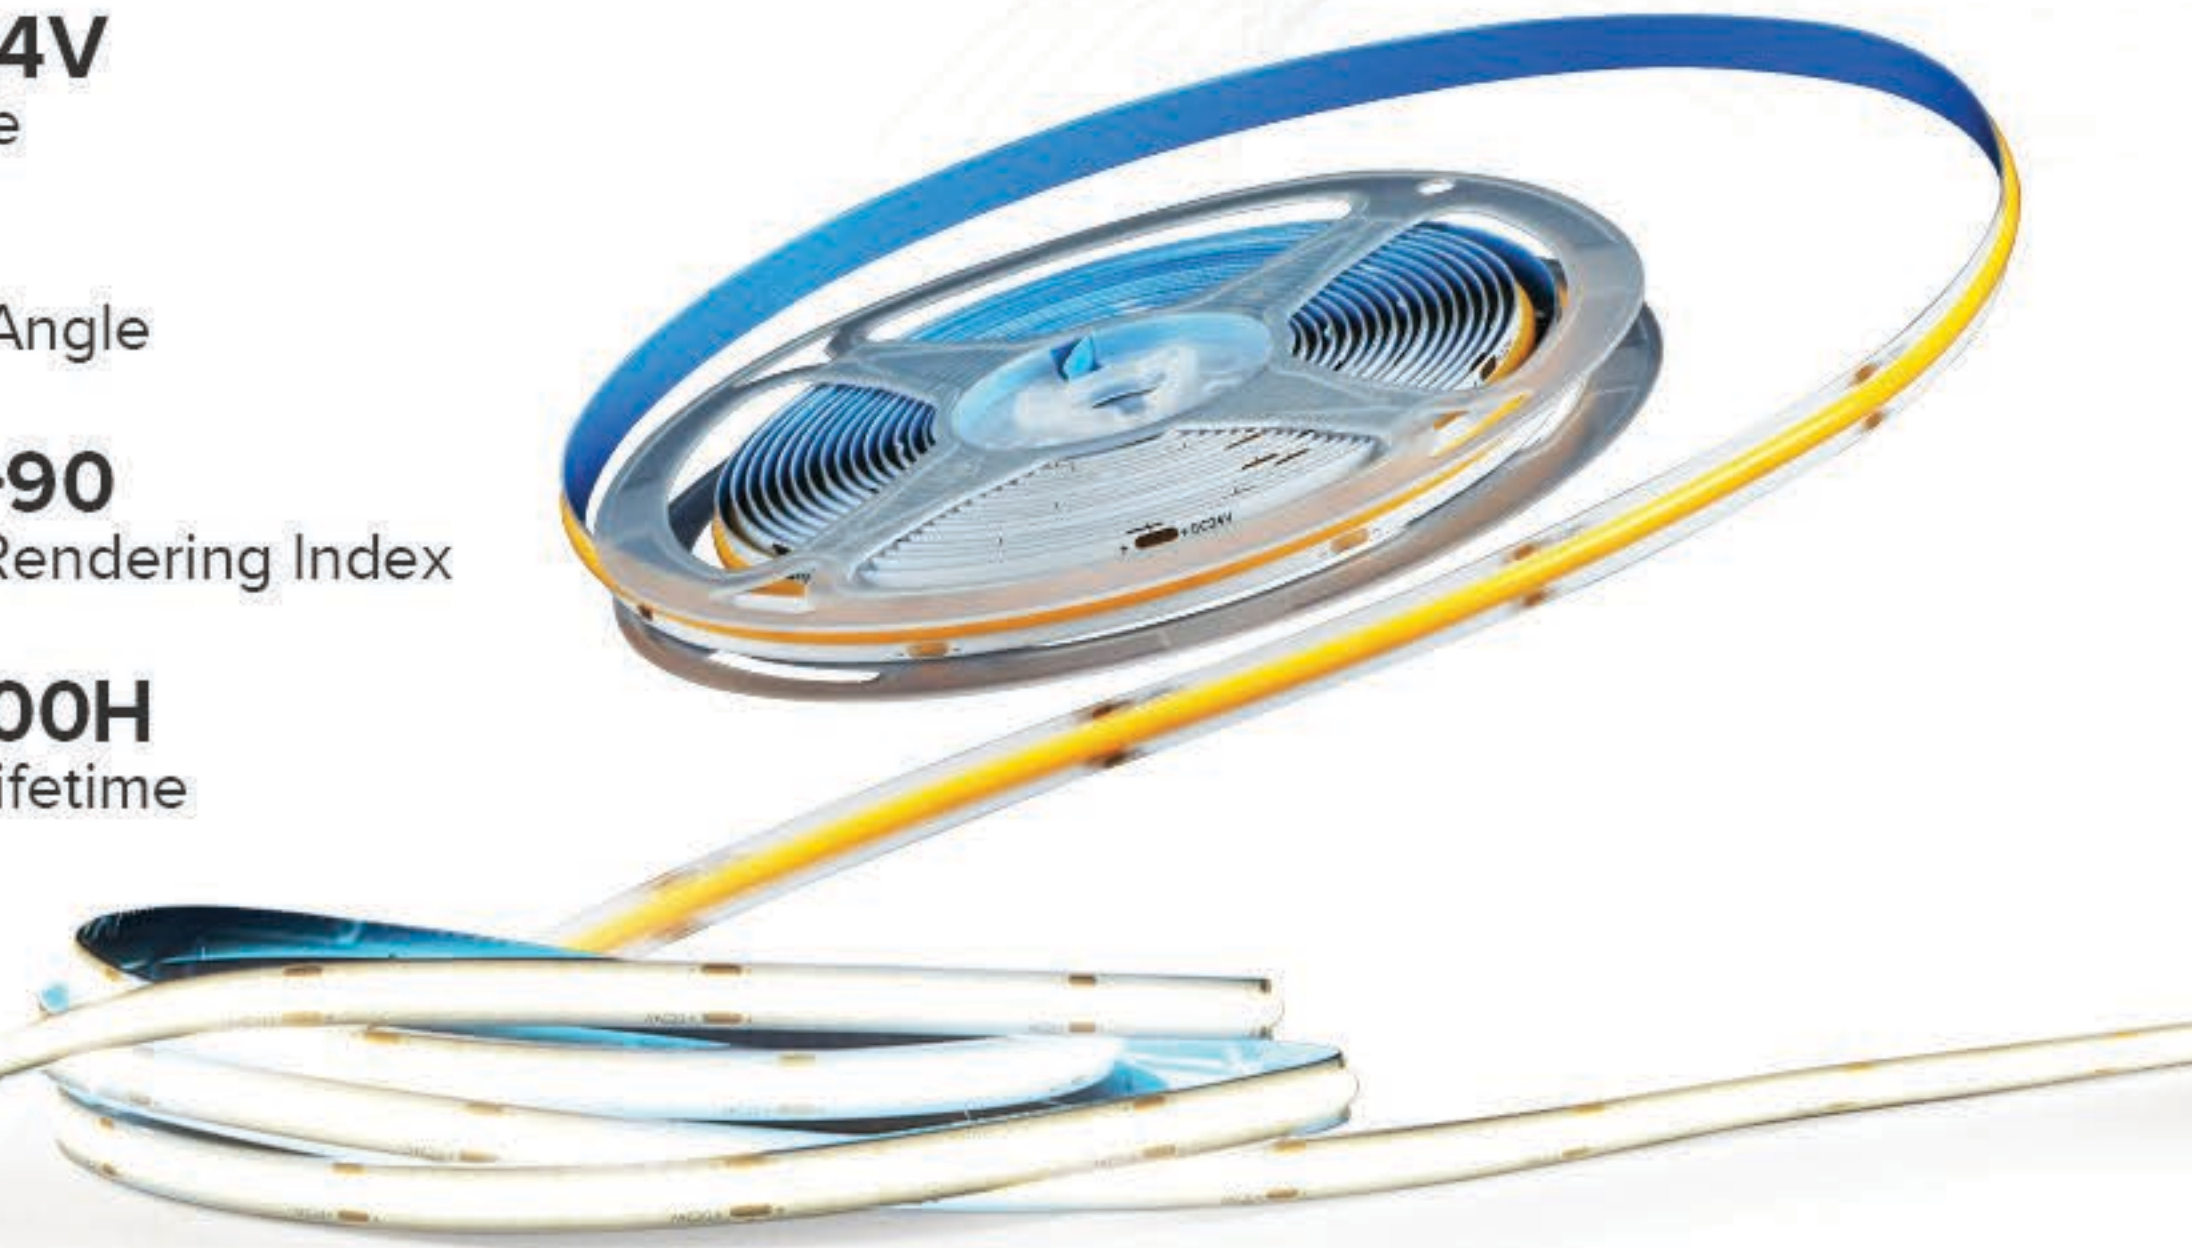

DC 24V
Voltage

140°
Beam Angle

CRI >90
Color Rendering Index

25.000H
Long Lifetime