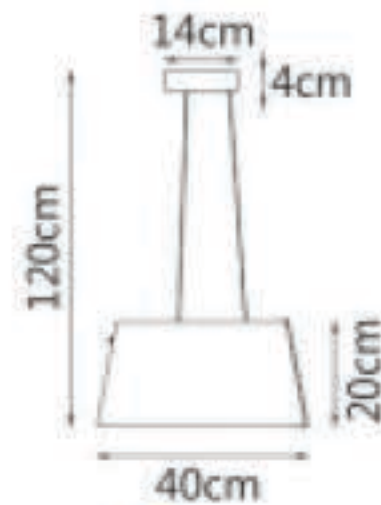

Pendant Glaze LED

Optima 2 Years Warranty

Decorative LGP Pendant Light

Glaze