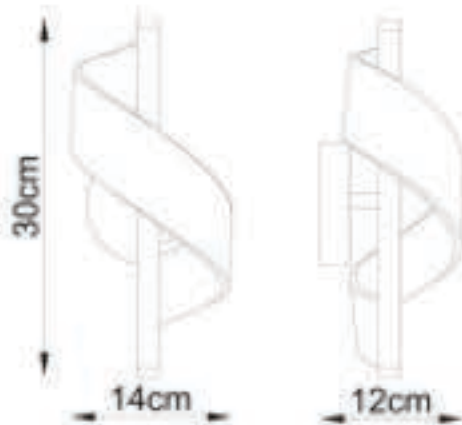

Ribbon III LED